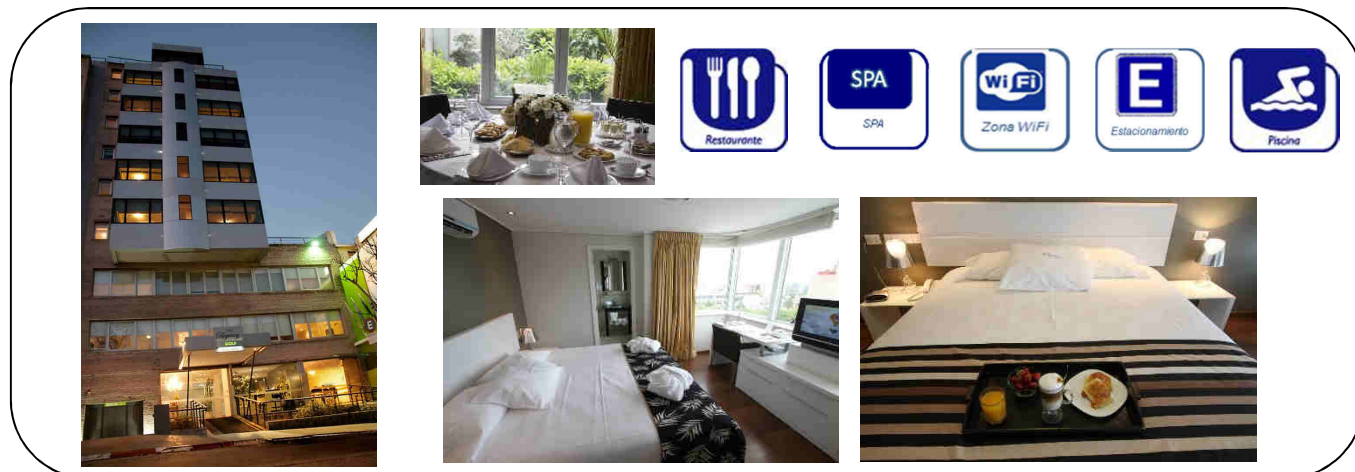

REGENCY GOLF

LOCATION: Solano García 2473, Punta Carretas.

Distance: Venue: 8 blocks.
Carrasco Intl Airport (MVD): 20 minutes.
Port: 15 minutes.
Historical Center: 10 minutes.

BREAKFAST: Buffet.

CHECK IN / CHECK OUT: 14:00 hrs / 11:00 hrs.

SPECIAL RATES FOR BigDSSAgro 2017 PARTICIPANTS

Single Room **USD 90** per night.

Double Room **USD 90** per night.

BOOKING INFORMATION:

valentina.henderson@grupoelis.com.uy

Web: <http://www.bigdssagro.udl.cat/?q=node/75&language=en>